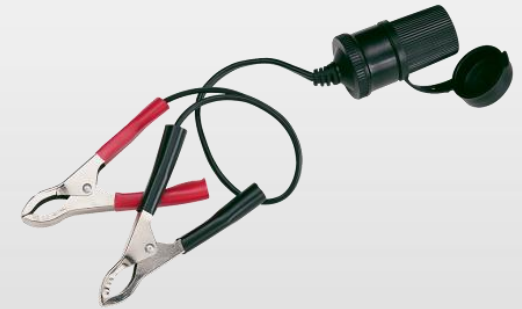

- Ideal for CD & Mini Disc players, MP3s, Video games, Portable TVs, Flashlights, Radios and more
- **Power-On LED**
- **11 Adapter plugs-fits** most devices
- Converts car accessory port to 1.5, 2, 3, 4.5, 6, 9 or 12-volt.
- **Reversible polarity** - allows use of both positive or negative center pin products.

Model SAC-110

12-Volt Accessories

Model SAC-101

- 12V Fused Dual Socket Adaptor
- Plugs into 12-Volt power receptacle
- Instantly doubles any DC outlet
- Includes protective covers
- Dimensions – width 4-1/4”, depth 1-1/4”, height 9-3/4”

Model SAC-102

- 12V Fused DC Extension Cord
- Plugs into 12-Volt power receptacle
- 6-foot coiled cord
- Protective end cap included
- Dimensions – width 5-3/4”, depth 1-1/4”, height 10-1/4”

Model SAC-103

Model SAC-104

- 12V Fused Dual Socket Adaptor
- Plugs into 12-Volt power receptacle
- Instantly doubles any DC outlet
- Convenient 90° swivel for easy accessibility
- Dimensions – width 5-1/2”, depth 1-1/2”, height 9”